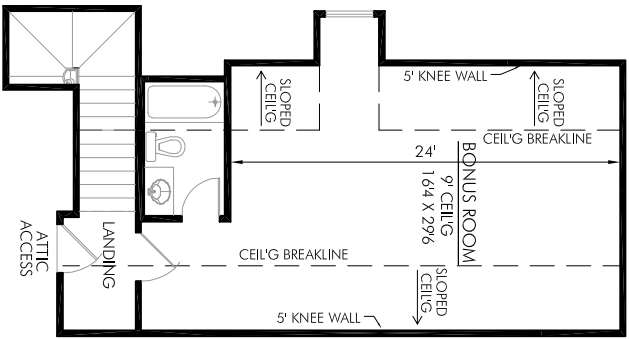

83'-1 1/2"

LOUISIANA STYLE PLAN

"THE ALEXANDRIA"

copyright Madden Home Design

SQUARE FOOTAGE	
LIVING AREA	3175
BONUS ROOM	555
TOTAL LIVING	3730
TOTAL SQ. FT.	5711

81'-7"