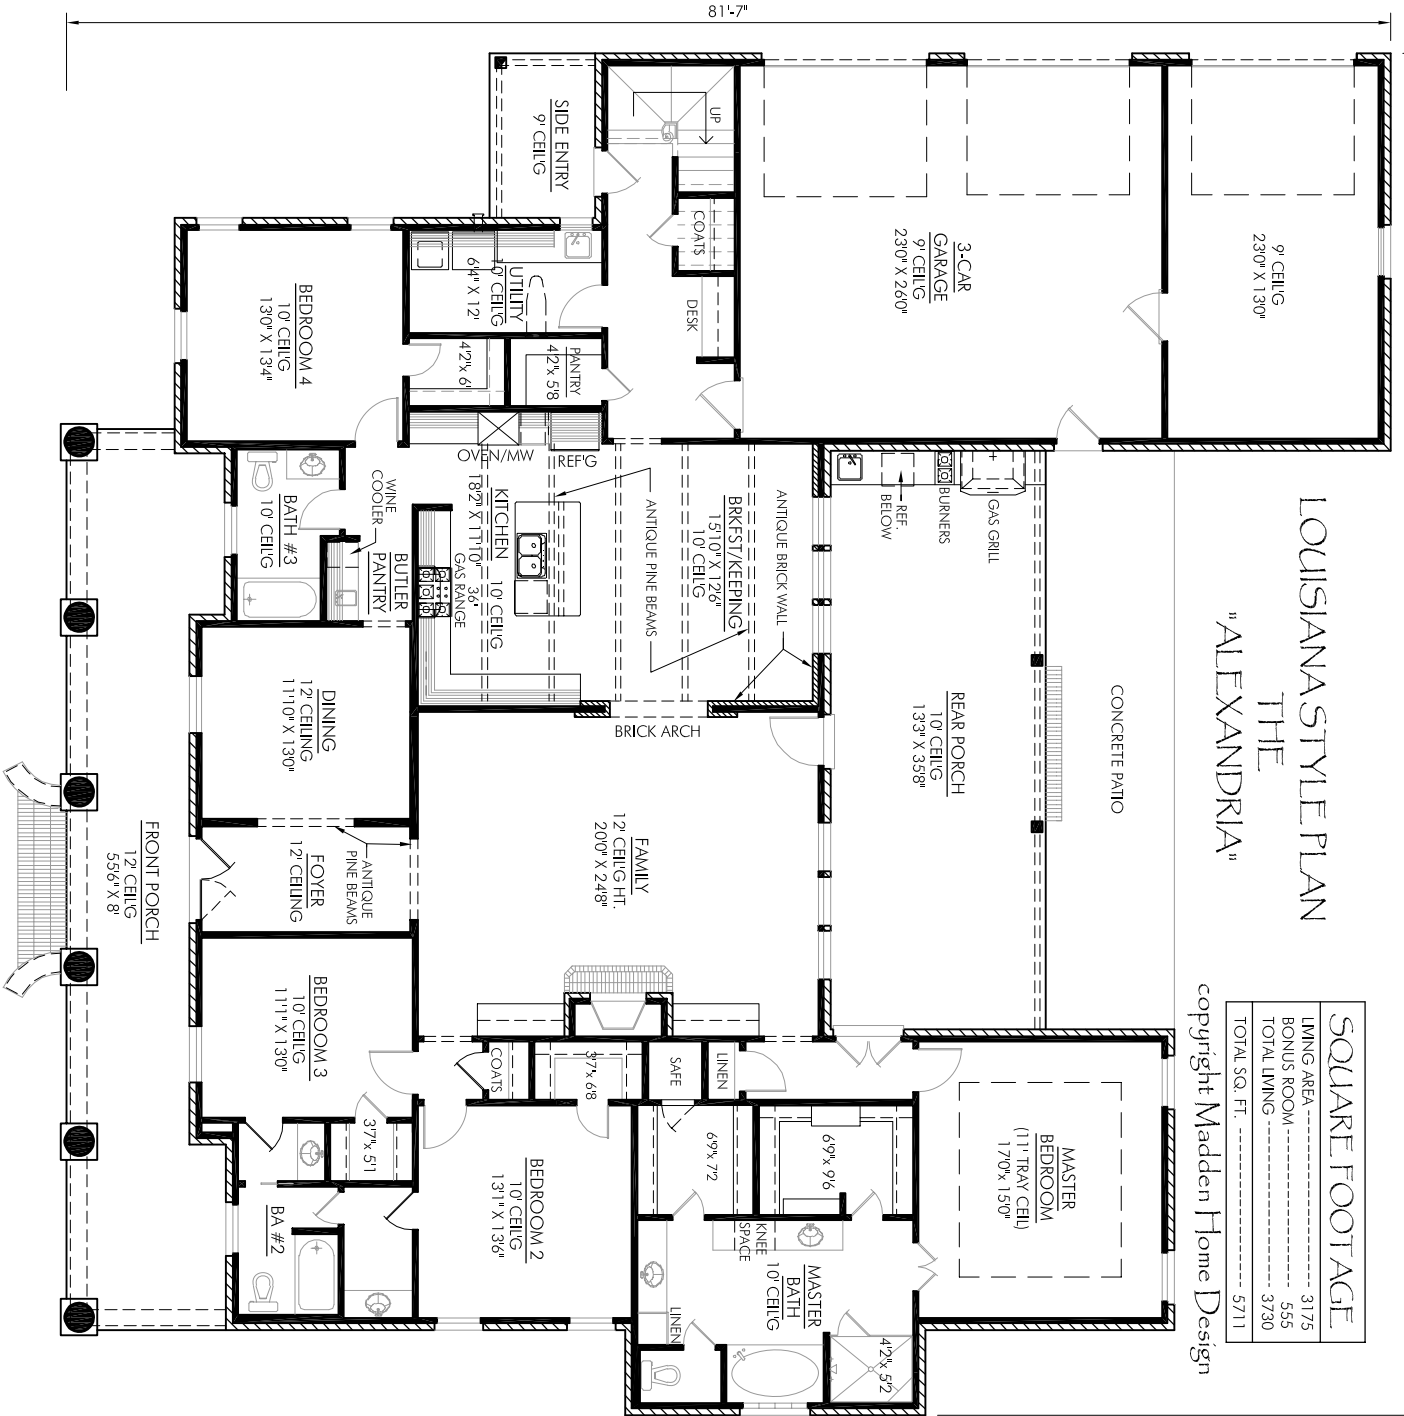

83'-1 1/2"

LOUISIANA STYLE PLAN

"THE ALEXANDRIA"

copyright Madden Home Design

SQUARE FOOTAGE	
LIVING AREA	3175
BONUS ROOM	555
TOTAL LIVING	3730
TOTAL SQ. FT.	5711

81'-7"