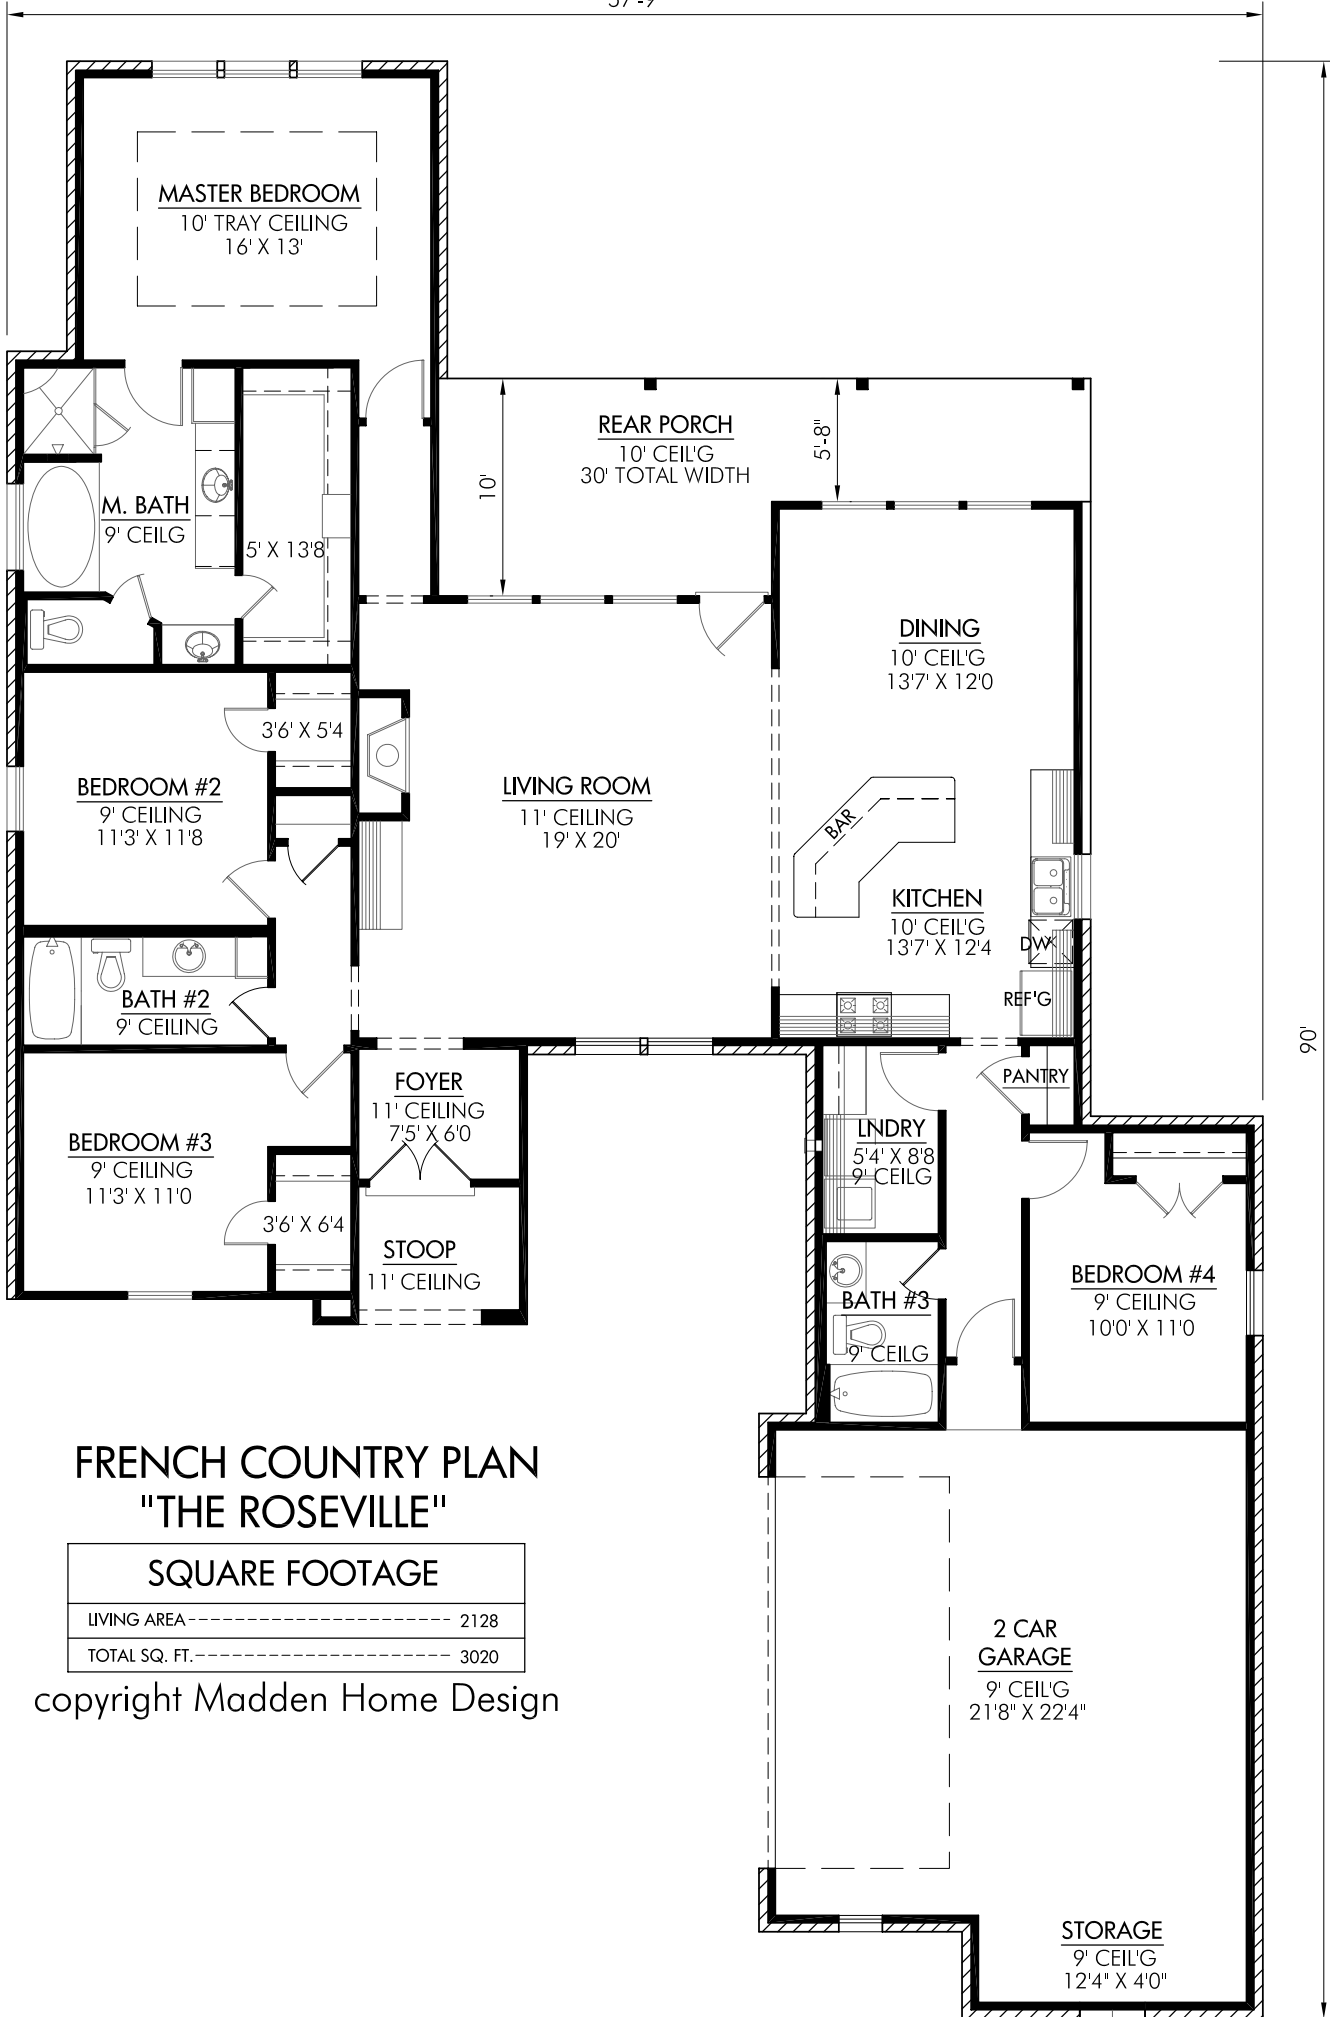

57'-9"

**FRENCH COUNTRY PLAN
"THE ROSEVILLE"**

SQUARE FOOTAGE	
LIVING AREA-----	2128
TOTAL SQ. FT.-----	3020

copyright Madden Home Design