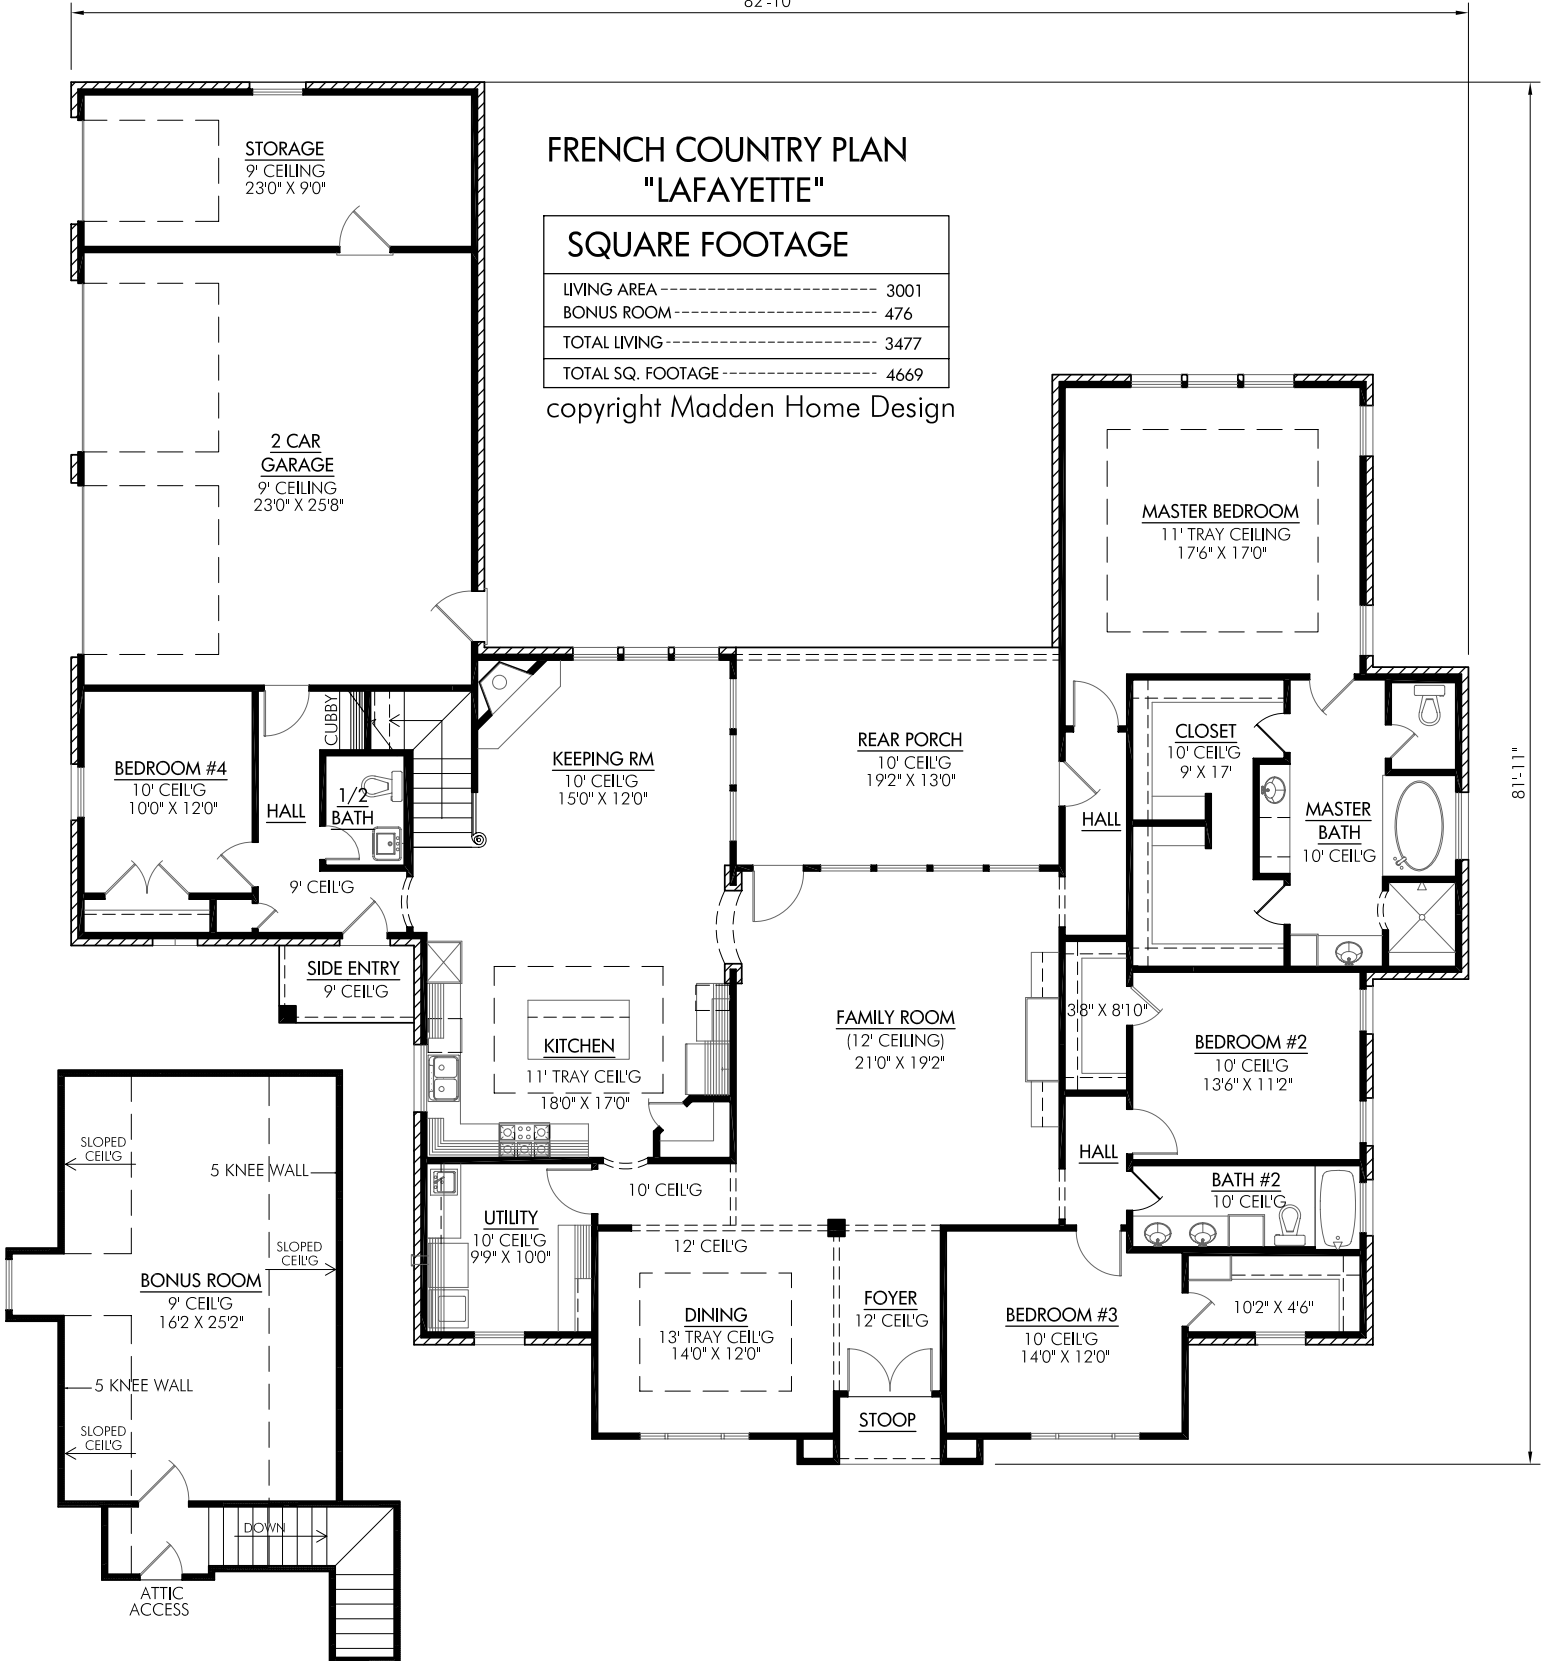

82'-10"

# FRENCH COUNTRY PLAN "LAFAYETTE"

## SQUARE FOOTAGE

LIVING AREA	3001
BONUS ROOM	476
TOTAL LIVING	3477
TOTAL SQ. FOOTAGE	4669

copyright Madden Home Design

81'-11"