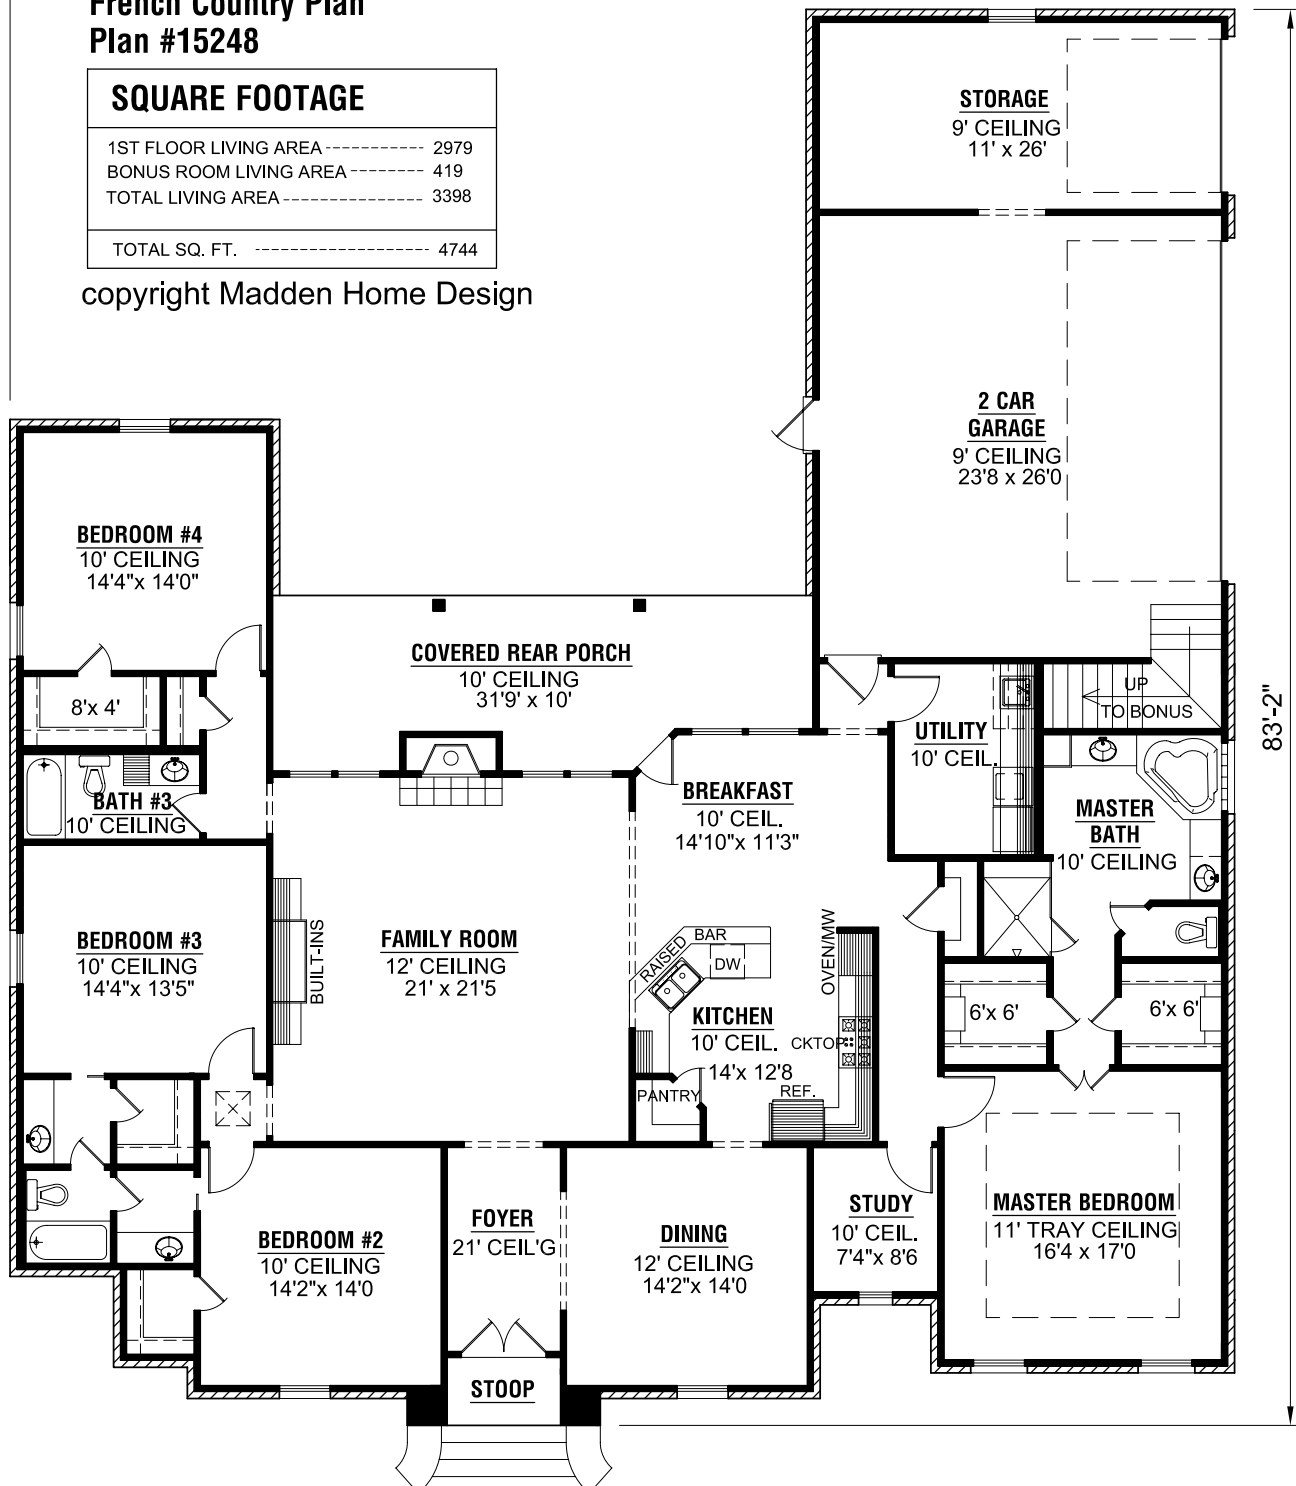

71'-11"

French Country Plan #15248

SQUARE FOOTAGE

1ST FLOOR LIVING AREA	2979
BONUS ROOM LIVING AREA	419
TOTAL LIVING AREA	3398
TOTAL SQ. FT.	4744

copyright Madden Home Design

83'-2"